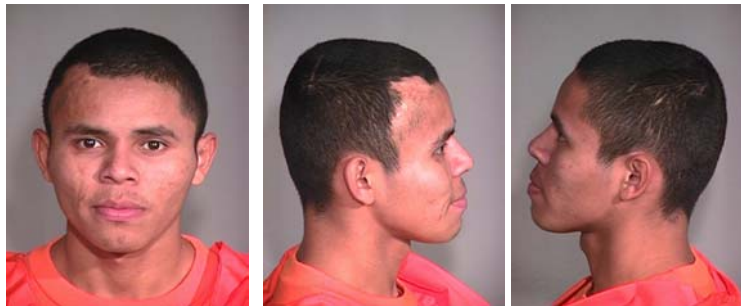

### NEWS RELEASE

For Immediate Release

For more information contact:

**Barrett Marson**

**Bill Lamoreaux**

**(602) 542-3133**

Oct. 18, 2009

### Inmate escapes from Florence prison

Phoenix, Az – An inmate sentenced for theft out of Pinal County escaped from the minimum security North Unit at the Arizona State Prison Complex - Florence Sunday morning.

Yelson Moreno, 20, cut a hole in a perimeter fence. He was discovered missing at 11 a.m. The Arizona Department of Corrections K-9 units have been joined by local police, including Florence, Casa Grande and Gila River Indian Community police departments and Pinal County Sheriff's Department, to locate Moreno.

Moreno, a Mexican national, came to the department on June 23 to begin a 30-month sentence for theft.

“The Department of Corrections has deployed numerous resources to track Yelson Moreno, including our K-9 units, and is receiving assistance from several local police agencies,” Director Charles L. Ryan said.